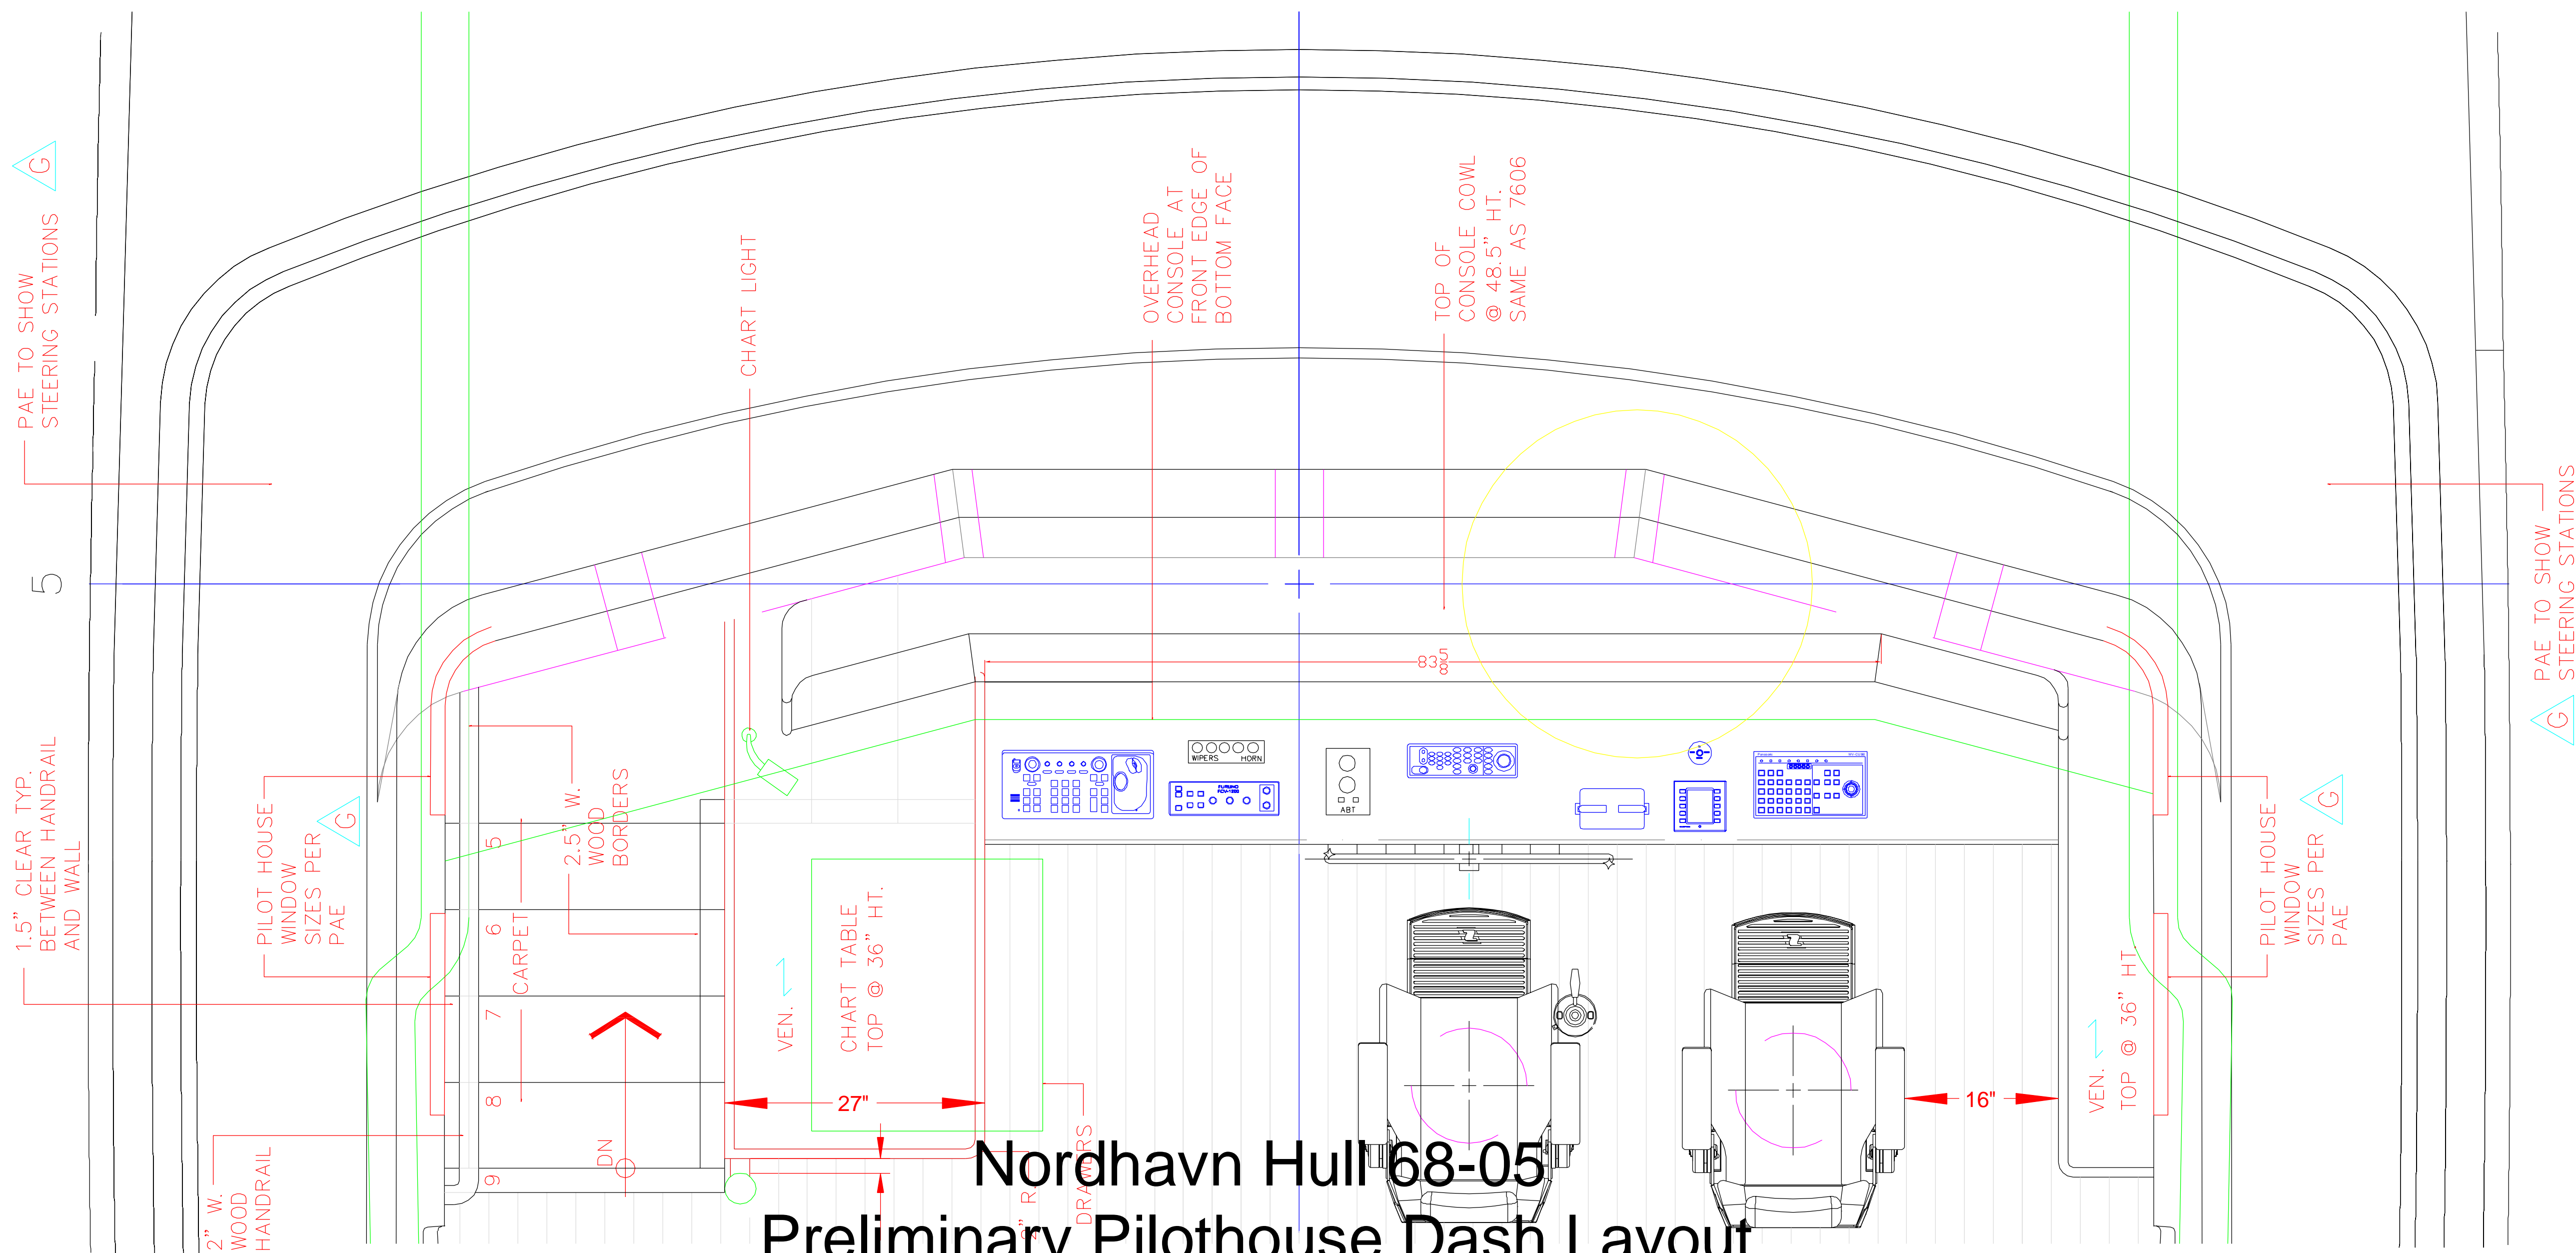

# Nordhavn Hull 68-05 Preliminary Pilothouse Dash Layout Plan View

# Nordhavn Hull 68-05 Preliminary Pilothouse Dash Layout Front Elevation