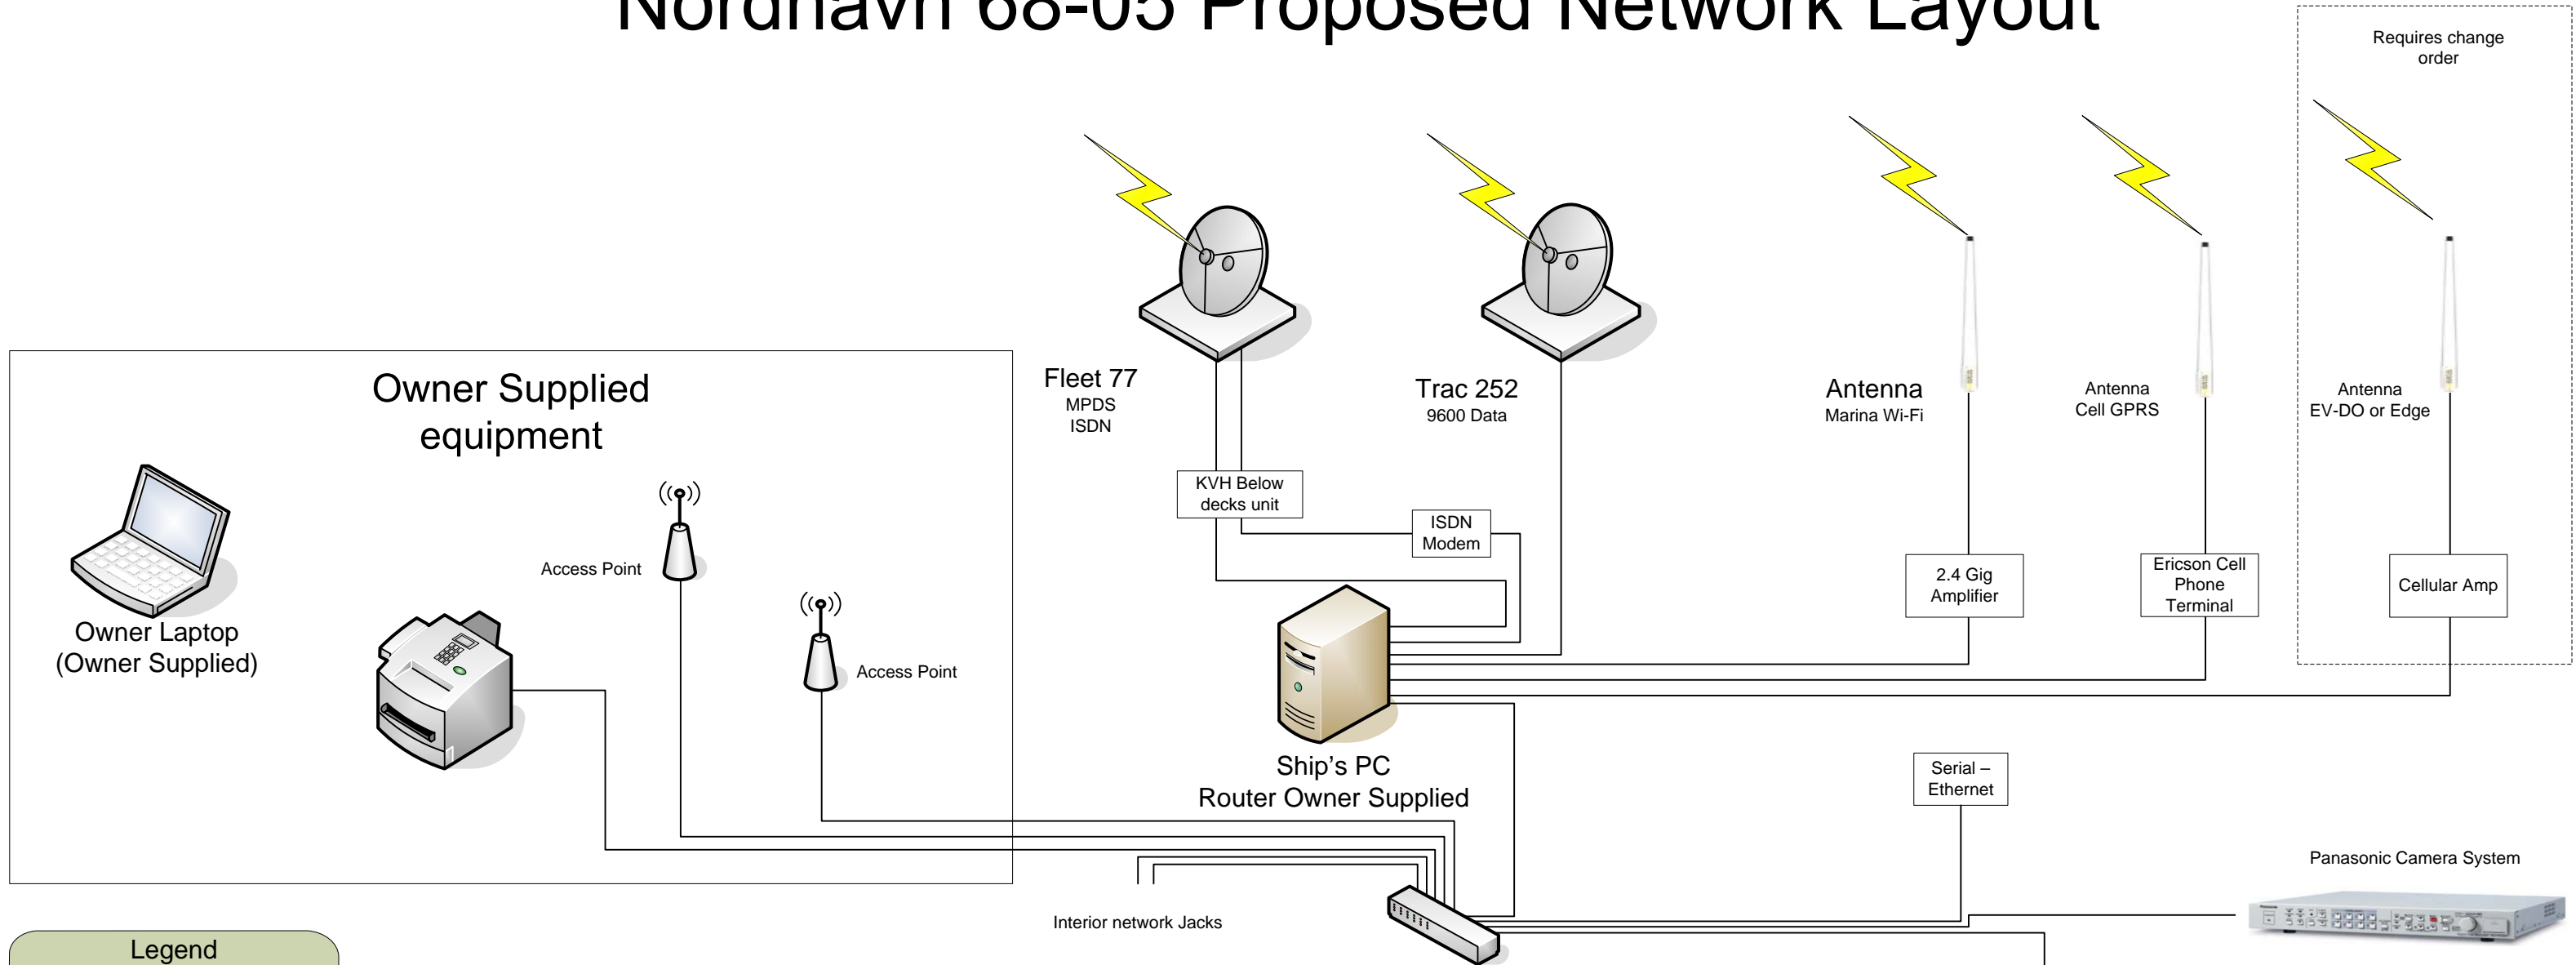

# Nordhavn 68-05 Proposed Network Layout

Legend		
Legend Subtitle		
Symbol	Count	Description
	1	Multi-function device
	3	Server
	3	Switch
	2	Wireless access point
	1	Laptop computer
	5	Comm-link
	1	Trac 252 Satellite
	1	F77 Satellite
	1	Master.18